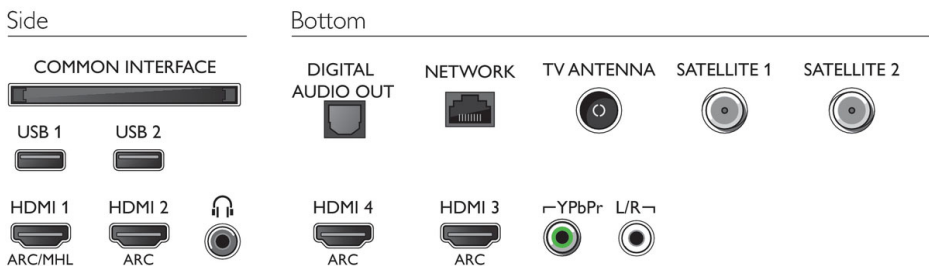

Connections

Issue date 2018-10-15

Version: 6.1.1

12 NC: 8670 001 51832
EAN: 87 18863 01528 5

© 2018 Koninklijke Philips N.V.
All Rights reserved.

Specifications are subject to change without notice.
Trademarks are the property of Koninklijke Philips N.V.
or their respective owners.

www.philips.com

- EPG and actual visibility (up to 8 days) is country- and operator-dependent.
- Android App offerings vary per country. For more details please visit your local Google Play Store.
- Energy consumption in kWh per year based on the power consumption of the television operating 4 hours per day for 365 days. The actual energy consumption will depend on how the television is used.
- The TV supports DVB reception for 'Free to air' broadcast. Specific DVB operators may not be supported. An up to date list can be found in the FAQ section of the Philips support website. For some operators Conditional Access and subscription are required. Contact your operator for more information.
- Philips TV Remote app and related functionalities vary per TV model, operator and country, as well as smart device model and OS. For more details please visit: www.philips.com/TVRemoteapp.
- Smart TV app availability varies per TV model and country. For more details please visit: www.philips.com/smarttv.
- USB recording for digital channels only, recordings may be limited by broadcast copy protection (CI+). Country and channel restrictions may apply.
- This television contains lead only in certain parts or components where no technology alternatives exist in accordance with existing exemption clauses under the RoHS Directive.
- Its functionality is subject to ChromeCast built-in apps and smart devices. For more details, please visit ChromeCast built-in product pages.
- Google Assistant built in will come as a software update for 2018 Android TVs.